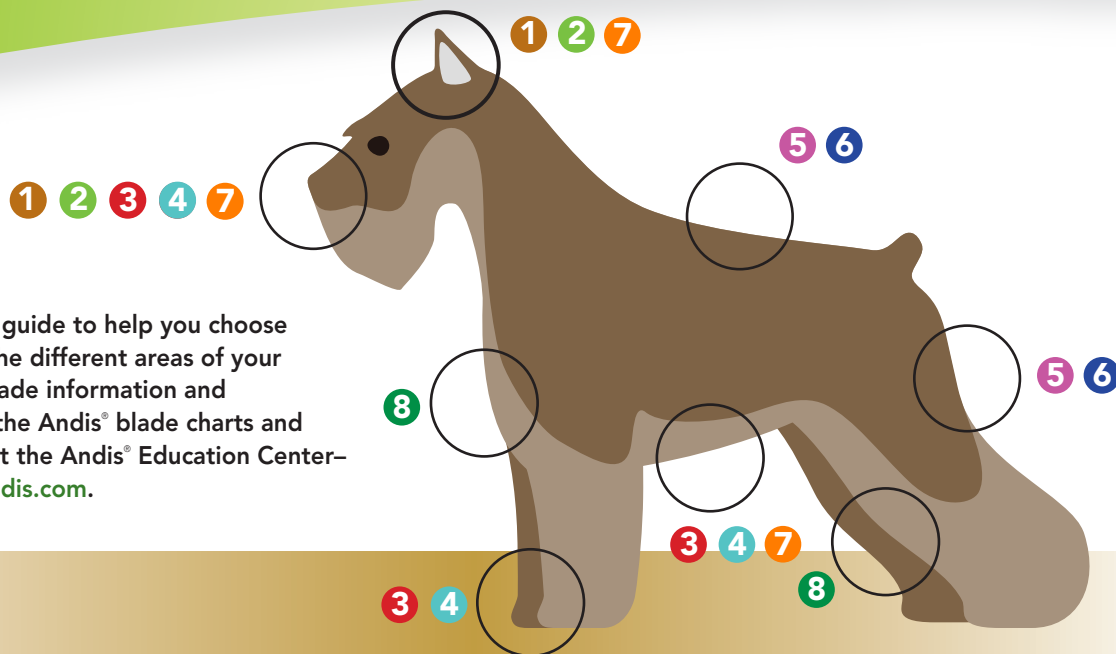

Blade Usage Guide

andis®

Use this easy reference guide to help you choose the correct blades for the different areas of your dog's coat. For more blade information and grooming tips, consult the Andis® blade charts and grooming guides or visit the Andis® Education Center—"Ask the Experts" at andis.com.

1

Size 40*

* Shorter blades are not recommended for beginners.

- Ears, Muzzle
 - Leaves hair 1/100" - 0.25 mm
UltraEdge® #64076
CeramicEdge® #64265
- OR**
Pulse Li 5 Clipper
Adjusts from 40-9

2

Size 30*

* Shorter blades are not recommended for beginners.